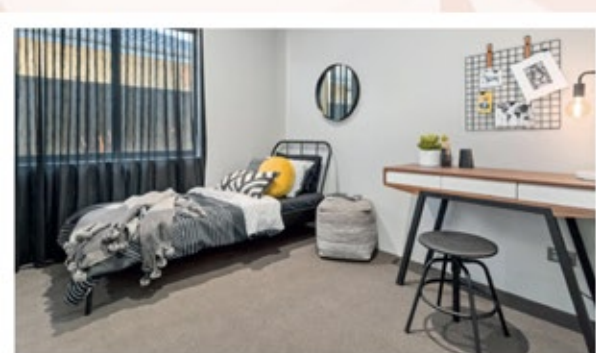

MIAMI

RUBY
SERIES

The Miami is a playful four bedroom, two bathroom family home with a stunning master suite and well-appointed ensuite and walk-in robe.

INCLUSIONS

- ◆ Floor tiles to main living areas
- ◆ Carpets to remaining rooms
- ◆ Venetian or Vertical Blinds
- ◆ 28c ceilings throughout home
- ◆ Internal brick wall with drywall lining system
- ◆ 600mm stainless steel appliances to kitchen including canopy rangehood
- ◆ Soft closing drawers and doors to kitchen and bathrooms
- ◆ Glass shower screen doors
- ◆ 6 star energy efficient heat pump hot water unit
- ◆ NBN 4 point pack - (2 x TV points, 1 x data point and 1 x phone point)